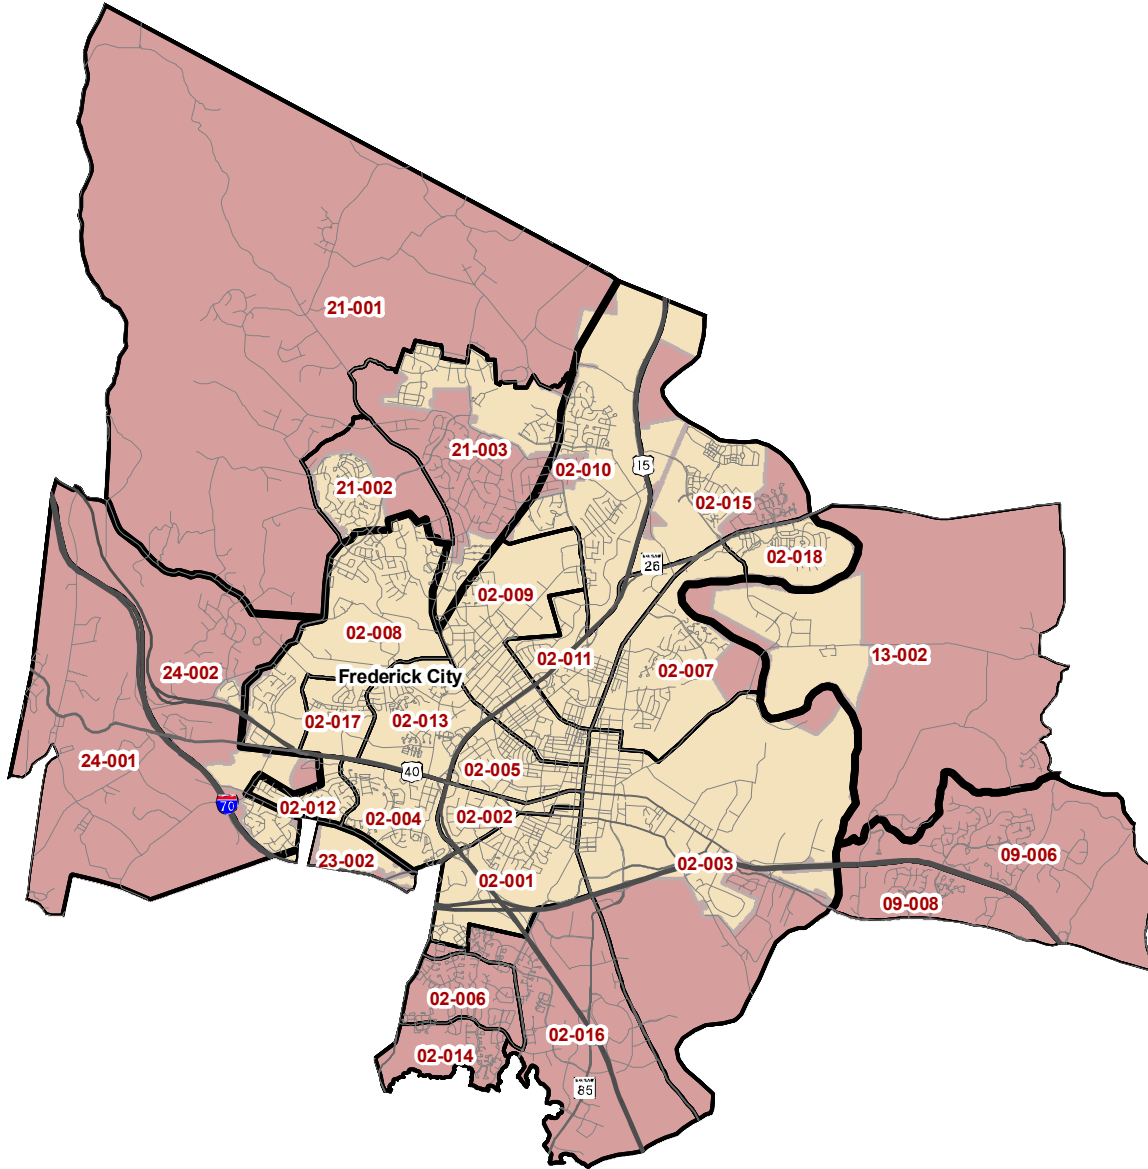

# Frederick County, Maryland

## 2010 Legislative Subdistrict 3A

Board of Elections

### Legend

-  Election Precinct
-  Election District
-  Road
-  Municipalities

Municipal boundaries are current as of December 2009.  
For additional information regarding legislative subdistricts, election districts or election precinct boundaries, please contact the Board of Elections at 301-600-VOTE(8683) or ElectionBoard@FrederickCountyMD.gov

Scale: 1: 115,000  
Projection: NAD 1983 State Plane Maryland FIPS 1900 Feet

While efforts have been made to ensure the accuracy of this map, Frederick County accepts no liability or responsibility for errors, omissions, or positional inaccuracies in the content of this map. Reliance on this map is at the risk of the user. This map is for illustration purposes only and should not be used for surveying, engineering, or site-specific analysis.