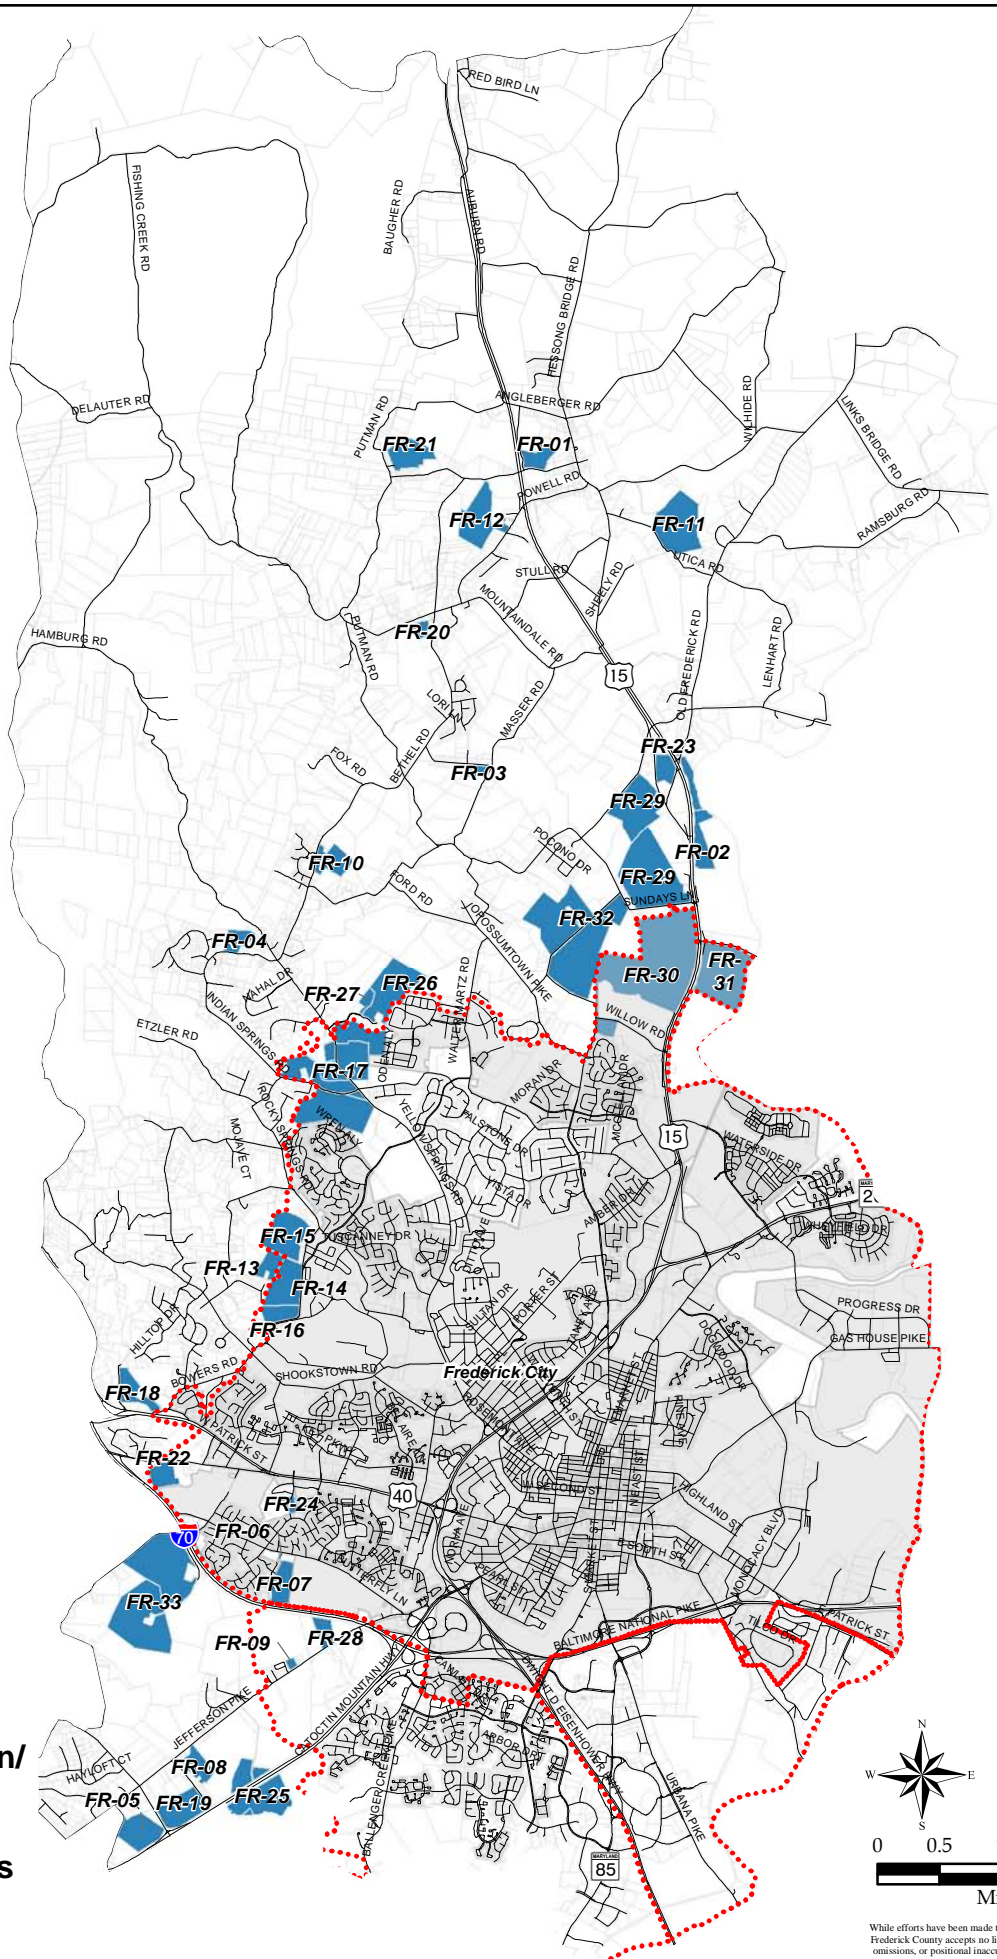

2011 Comprehensive Plan/ Zoning Review Frederick Region Property Owner Requests

- Property Owner Requests
- Community Growth Area
- Municipalities