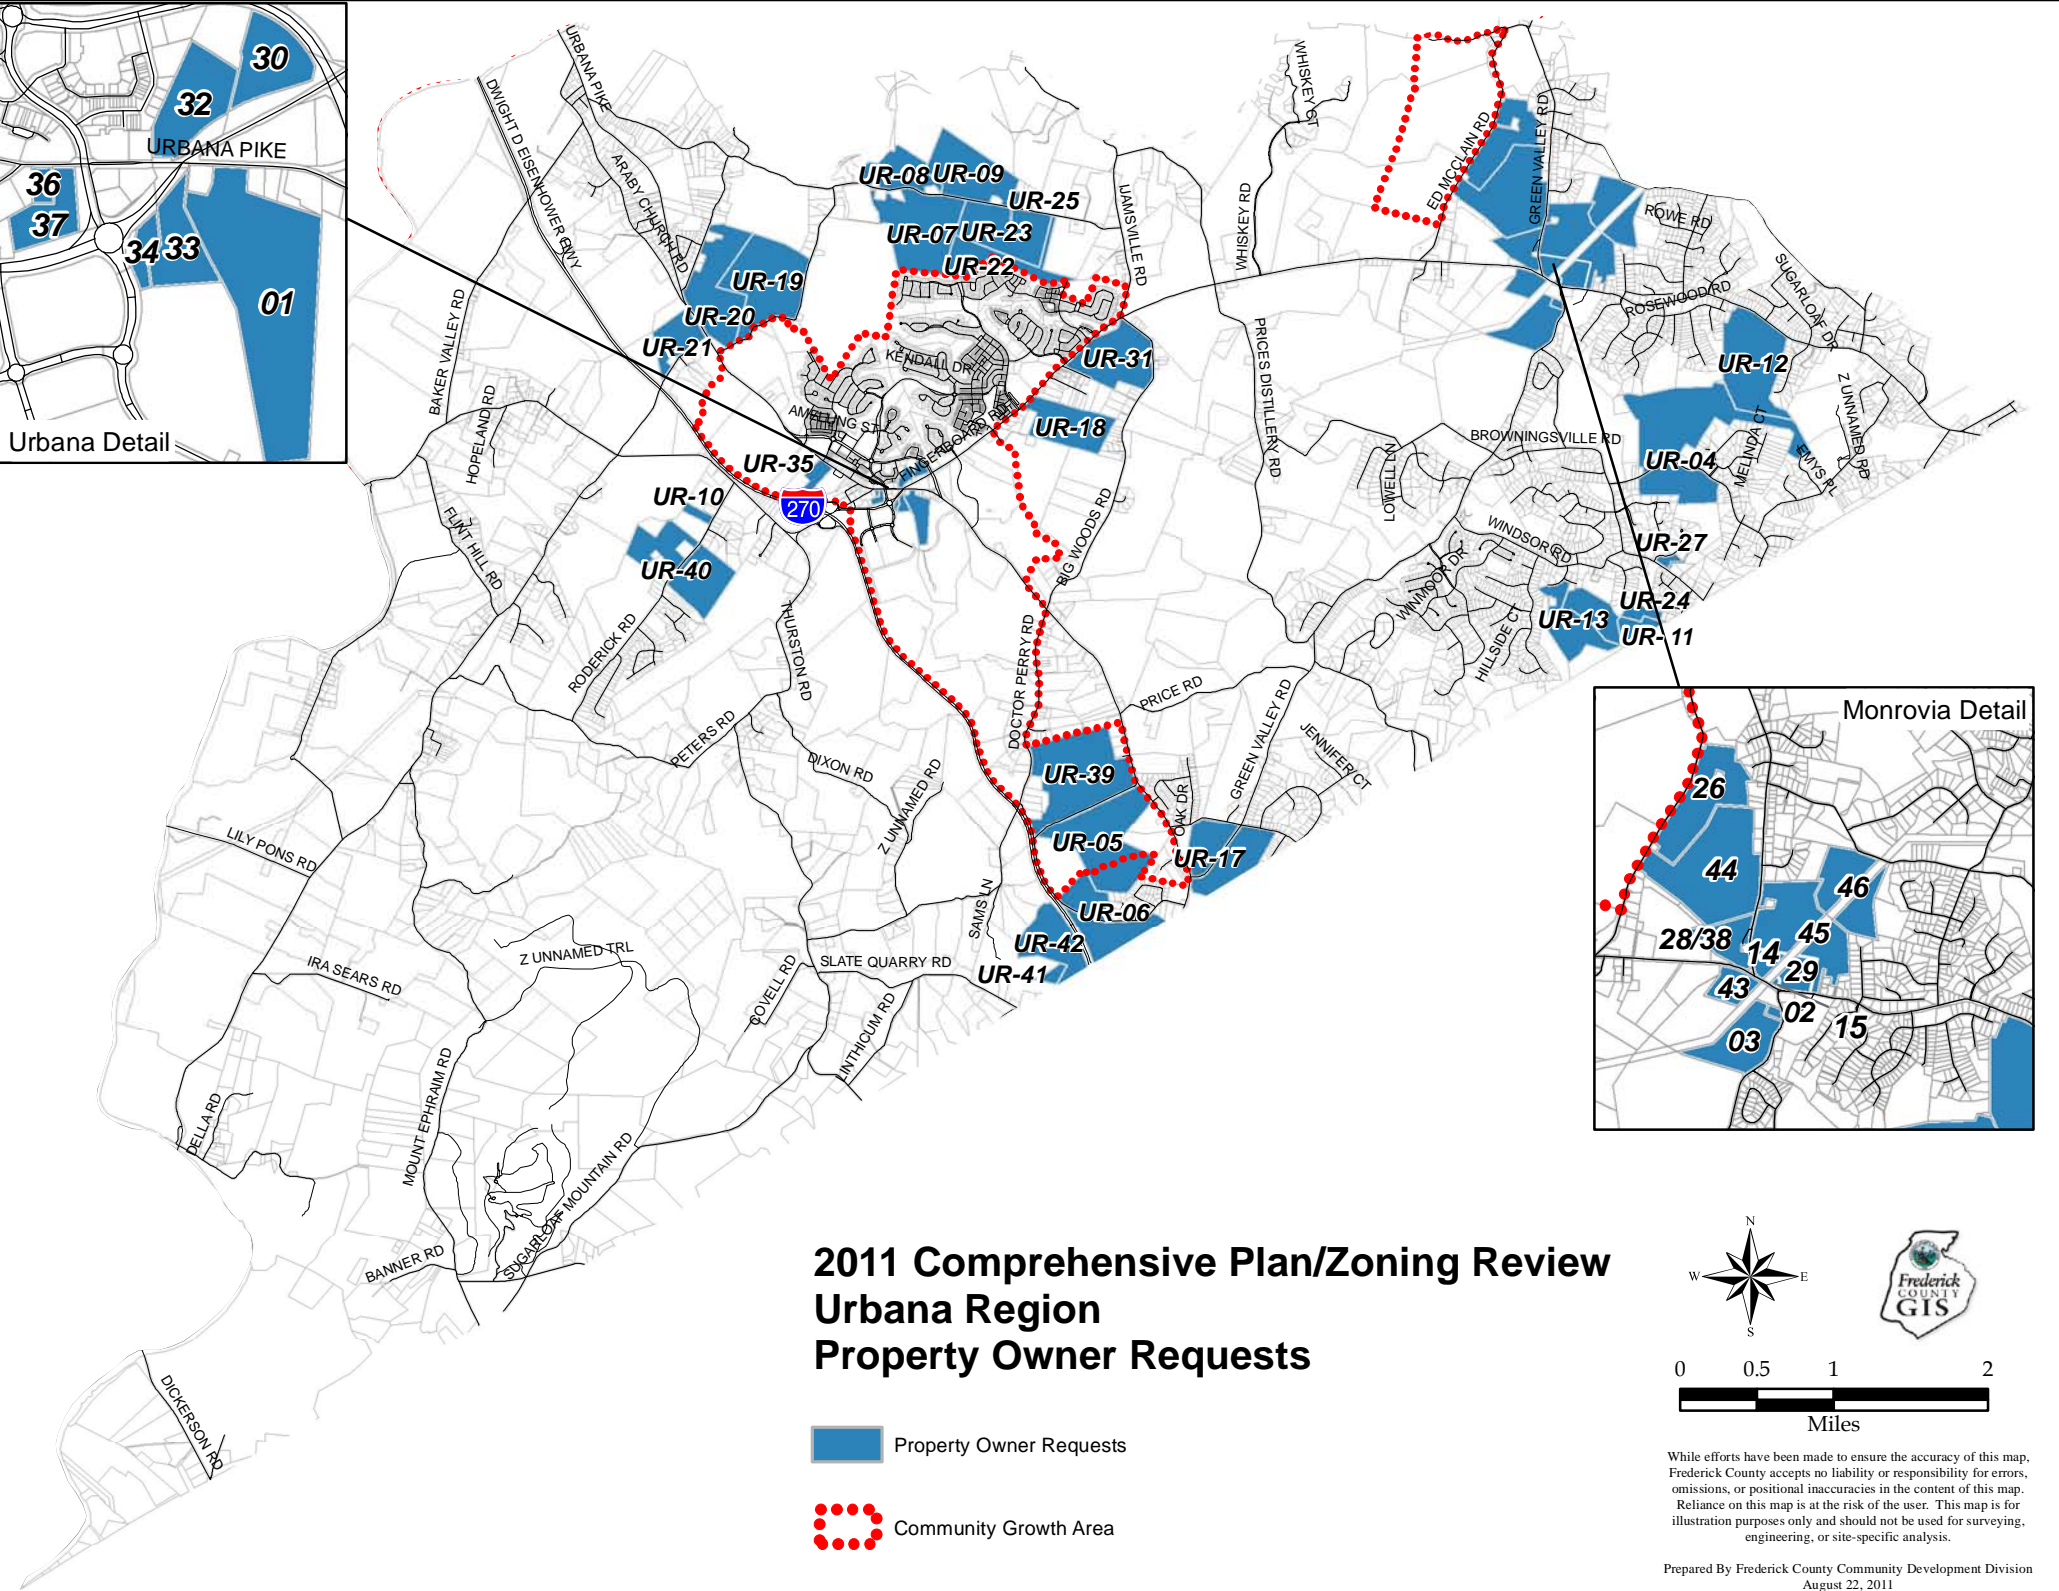

Urbana Detail

Monrovia Detail

2011 Comprehensive Plan/Zoning Review Urbana Region Property Owner Requests

Property Owner Requests

Community Growth Area