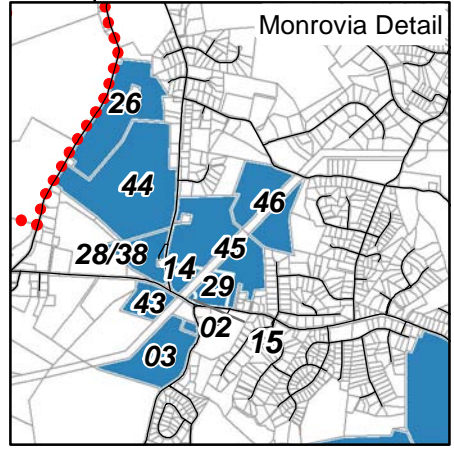

Monrovia Detail