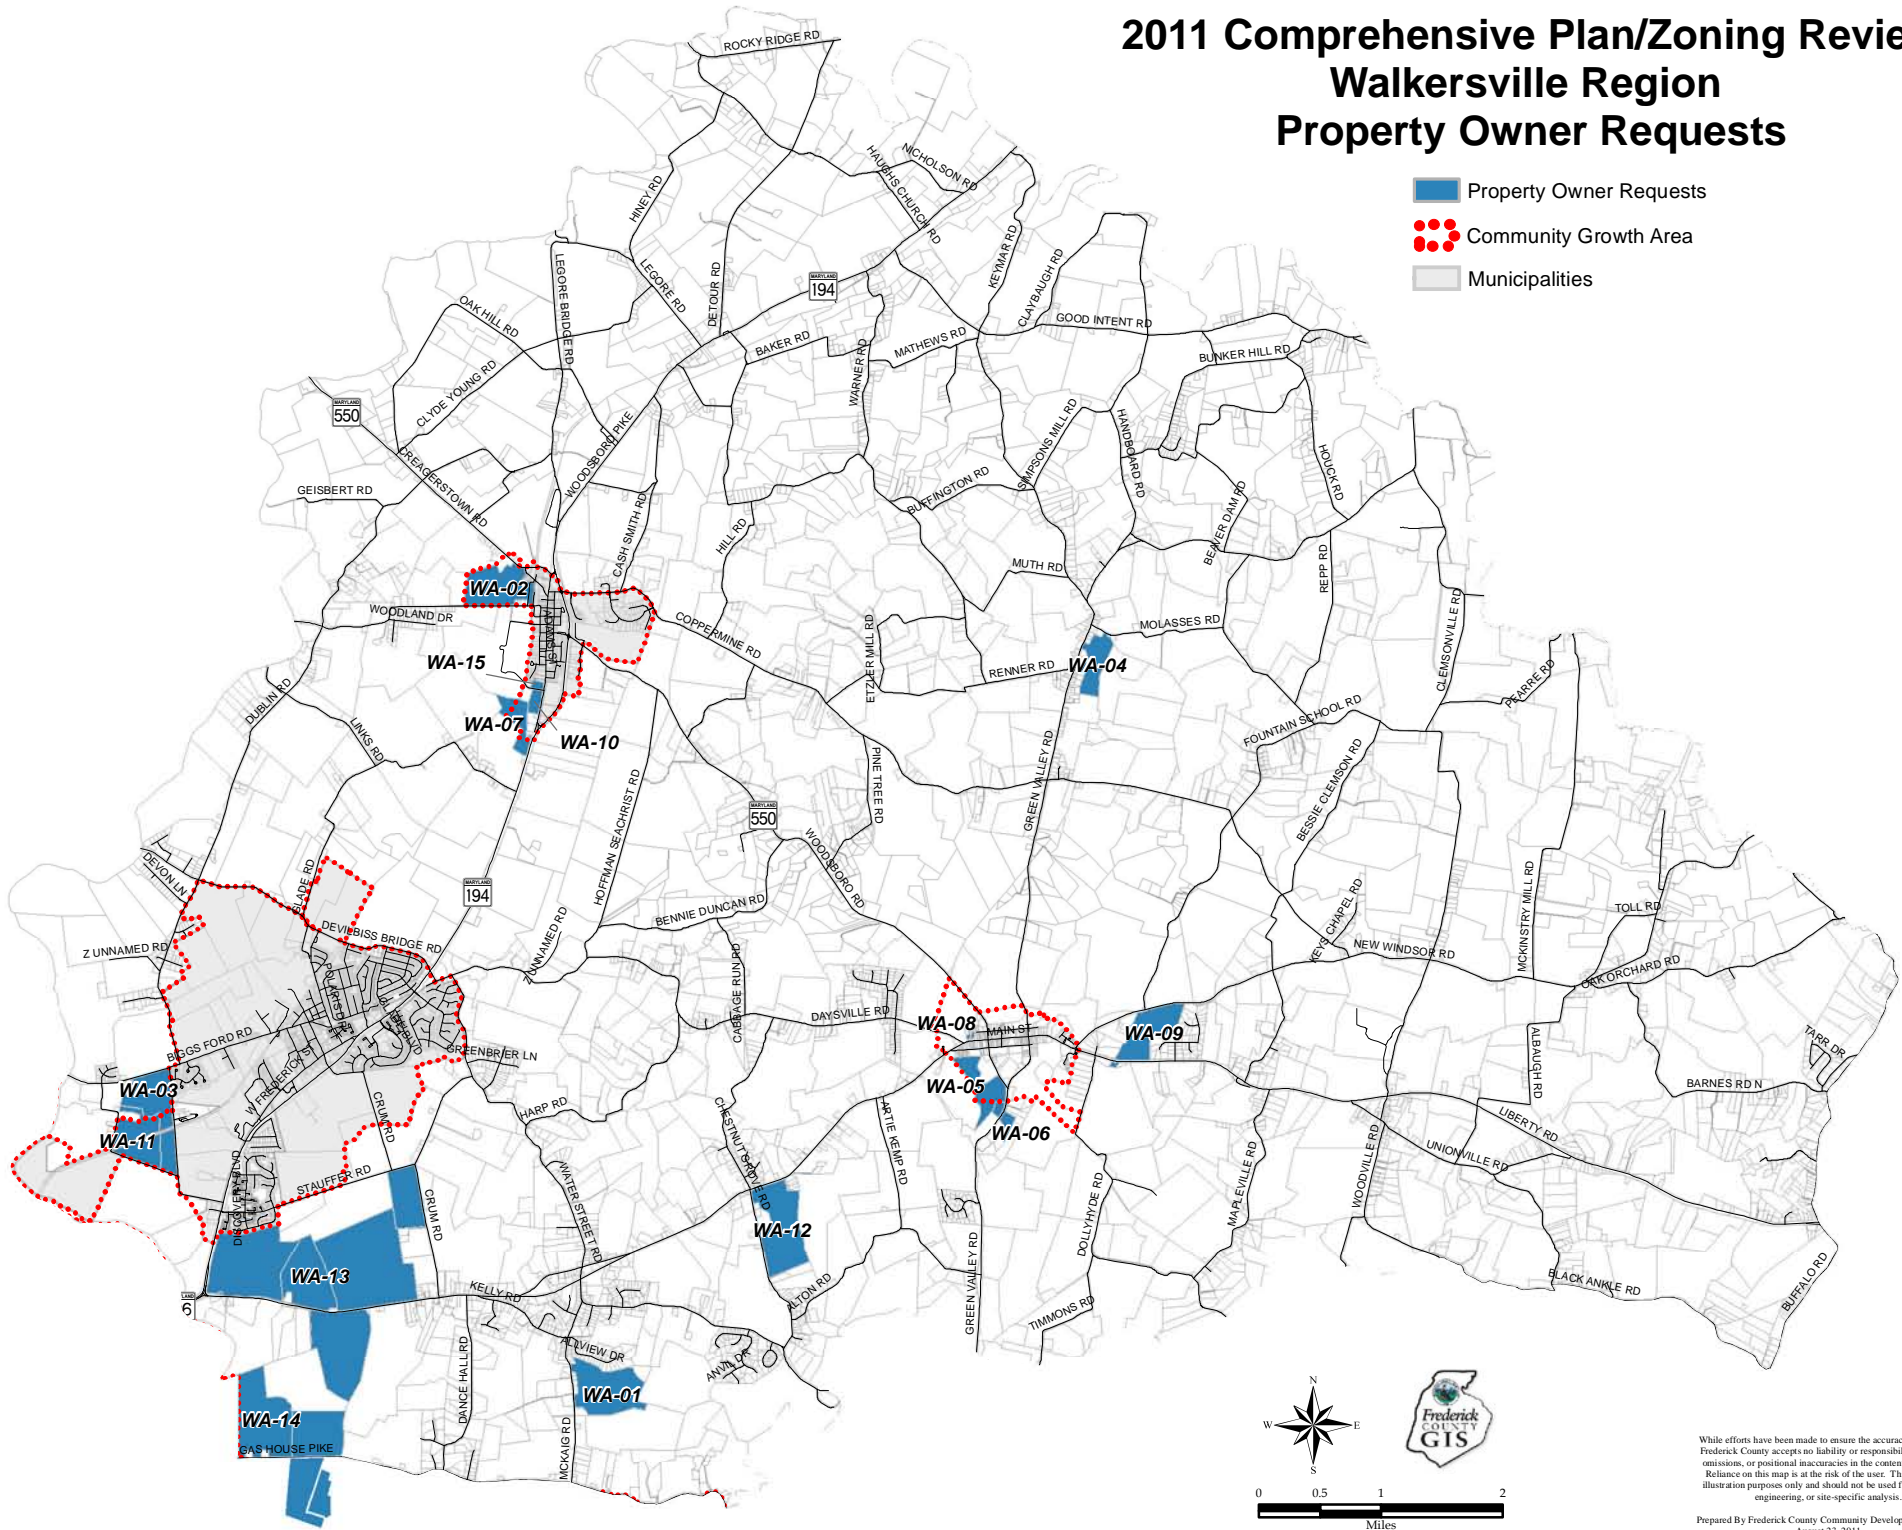

2011 Comprehensive Plan/Zoning Review Walkersville Region Property Owner Requests

- Property Owner Requests
- Community Growth Area
- Municipalities