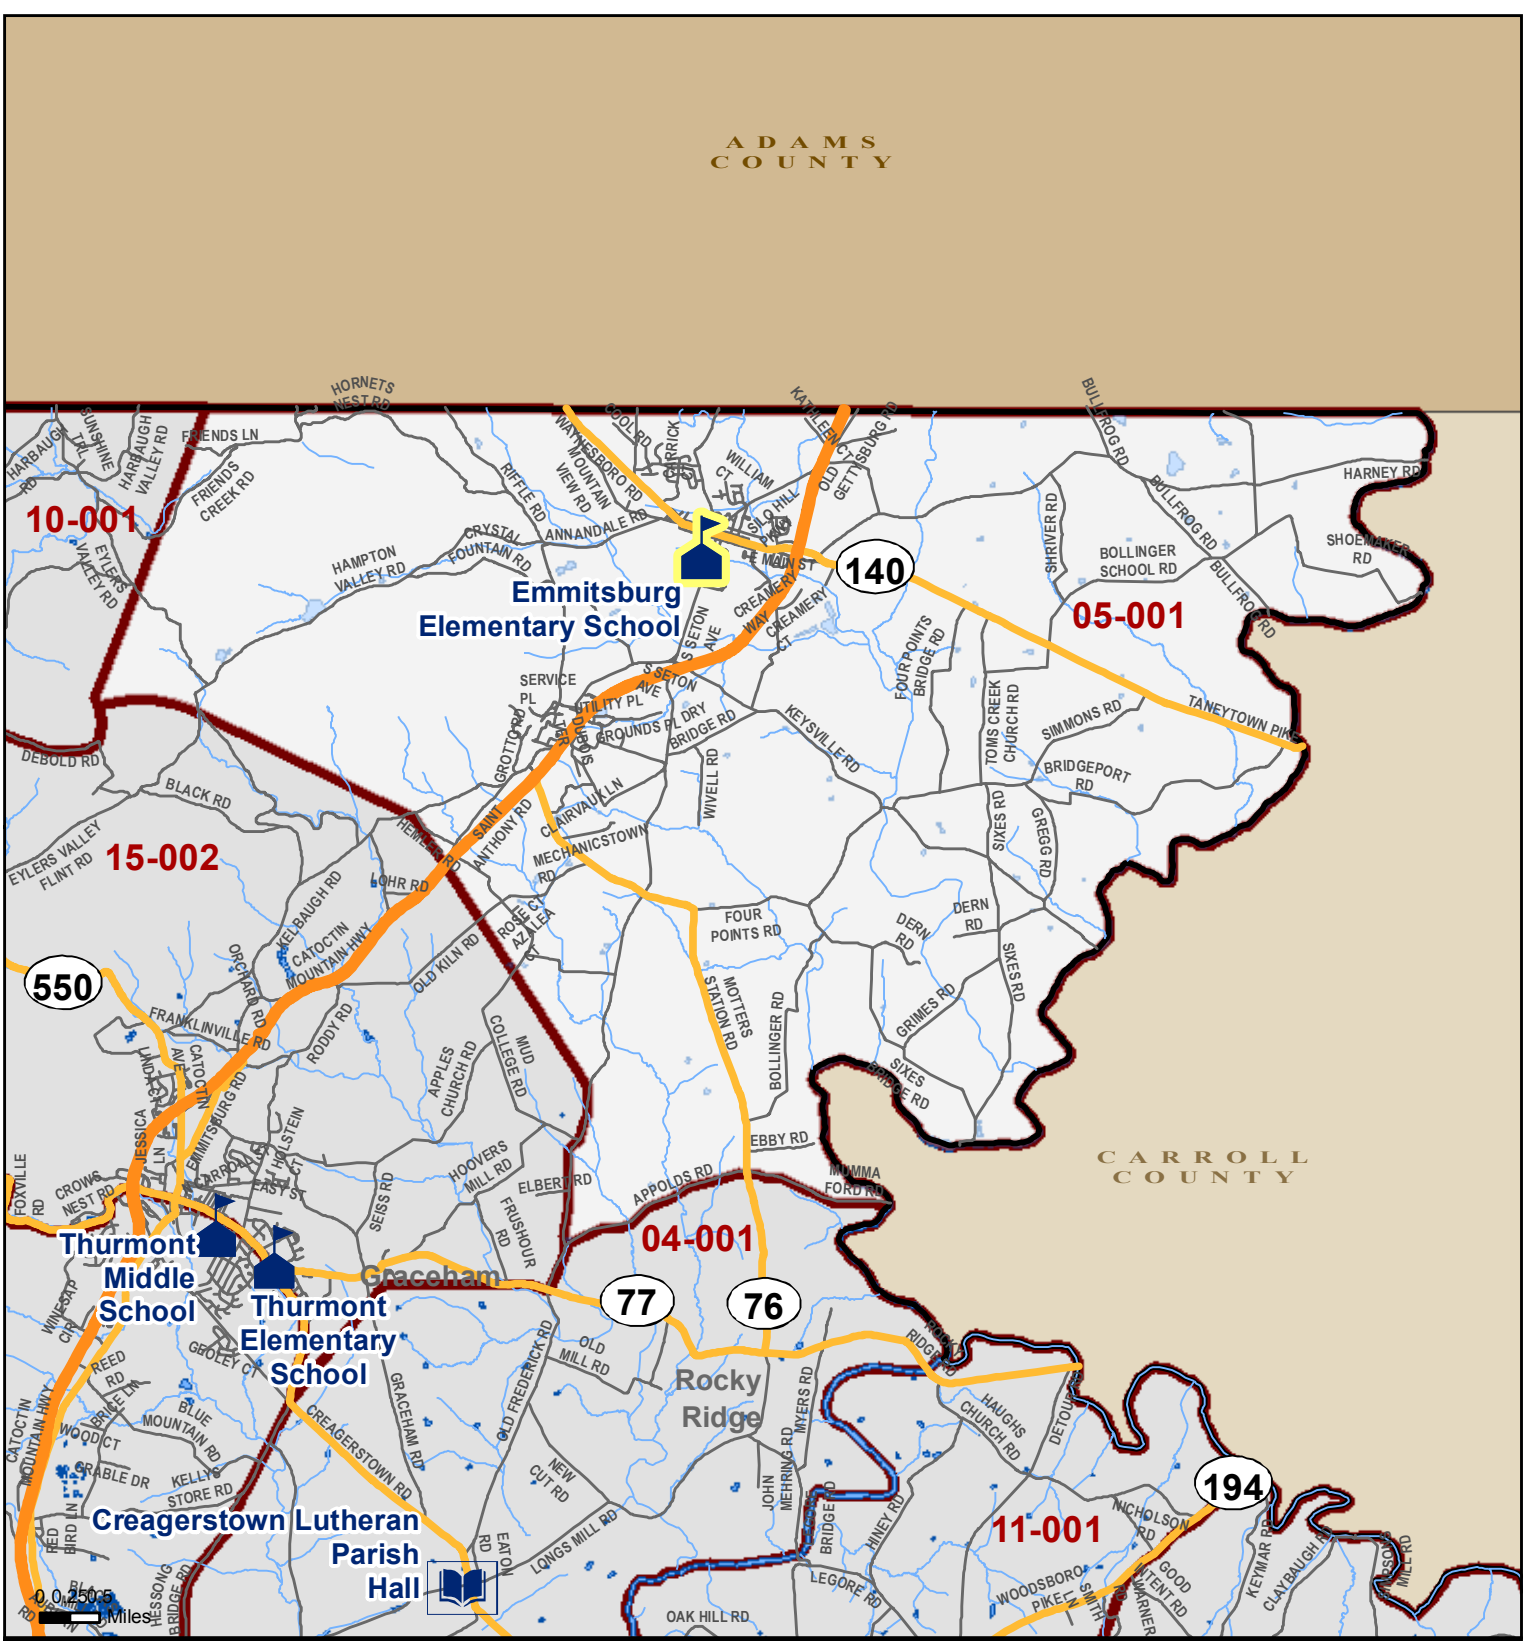

ADAMS  
COUNTY

**2016 Election Precincts**  
Frederick County, Maryland

Election Precinct: 05-001

Polling Place: Emmitsburg Elementary School  
300 South Seton Avenue  
Emmitsburg 21727

For more information, contact the  
Board of Elections - 301-600-VOTE (8683).

Congressional District: 8

Legislative District: 04

County Council District: 5

Map Created February 10, 2016 by Frederick County GIS

Projection: NAD 1983 State Plane Maryland FIPS 1900 Feet  
While efforts have been made to ensure the accuracy of this map, Frederick County accepts no liability or responsibility for errors, omissions, or positional inaccuracies in the content of this map. Reliance on this map is at the risk of the user. This map is for illustration purposes only and should not be used for surveying, engineering, or site-specific analysis.  
00027-2016PM