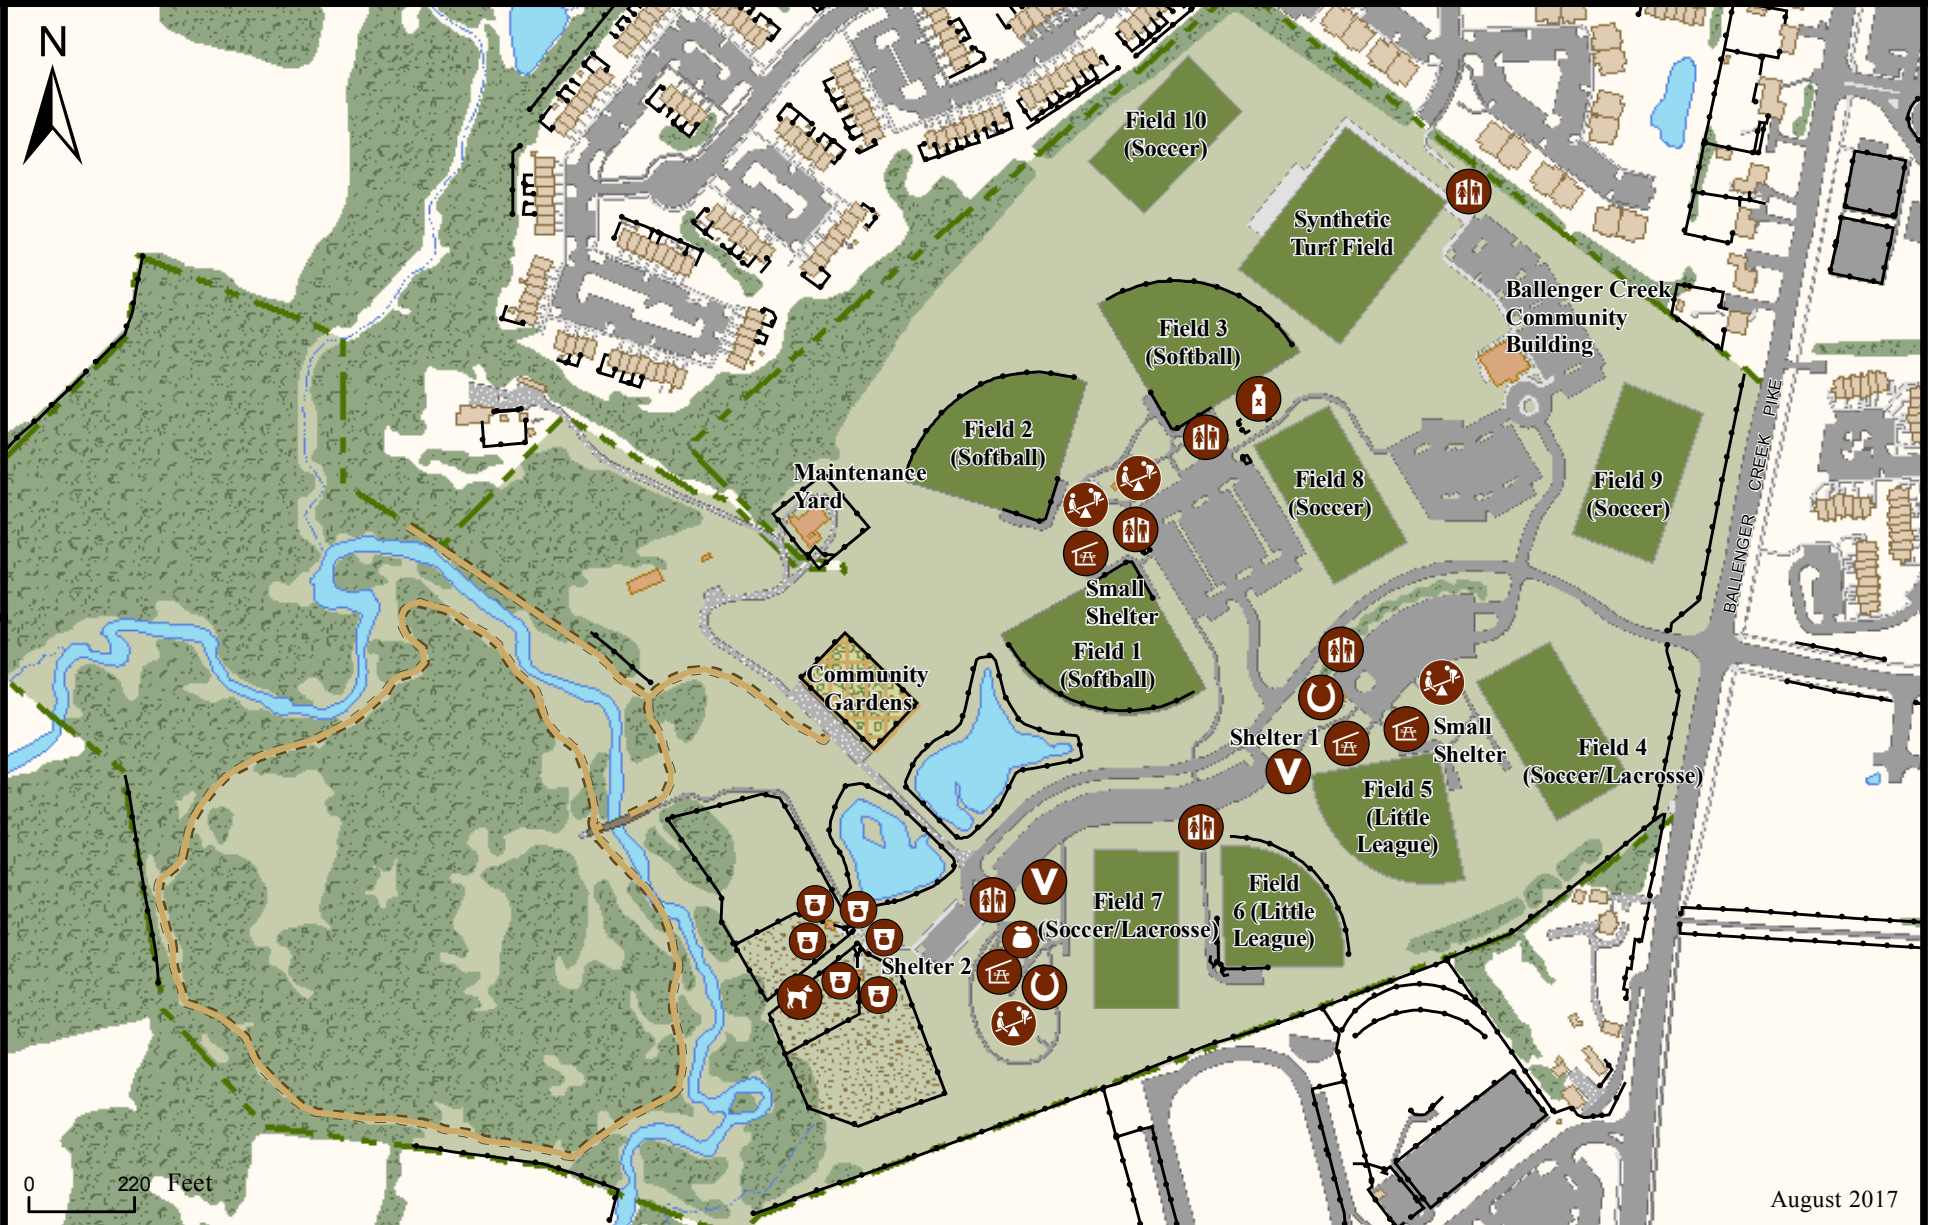

Ballenger Creek Park

5420 Ballenger Creek Pike
Frederick, MD 21703

For information please call 301-600-1646.

- | | | |
|--------------------|----------------|-------------------------|
| Horseshoes | Picnic Shelter | Volleyball |
| Off-leash Dog Area | Playground | Dog Waste Bag Dispenser |
| Drinking Area | Restroom | Dog Waste Station |

0 220 Feet

August 2017