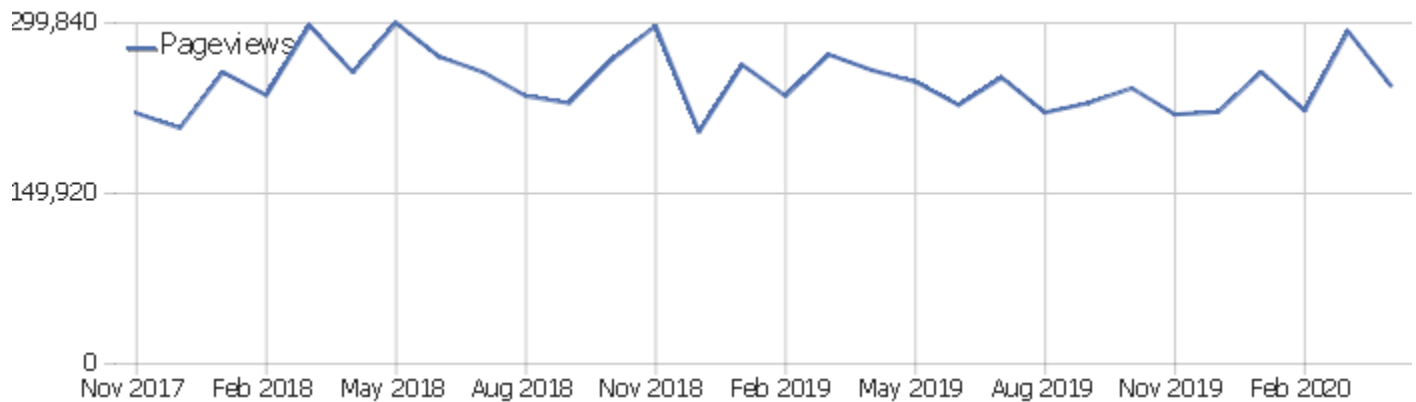

Actions - Main metrics