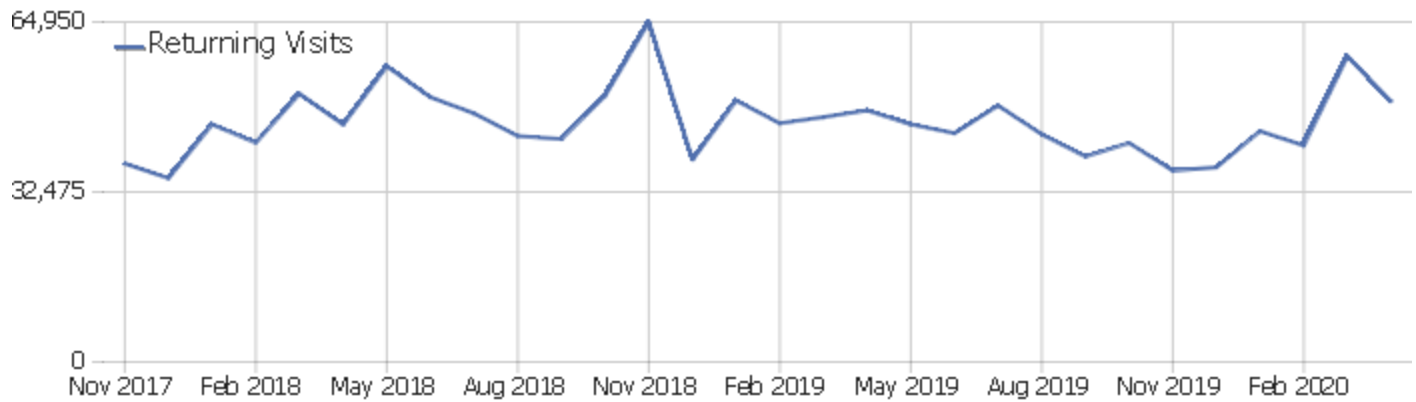

NAME	VALUE
Unique returning visitors	27,143
Returning Users	0
Returning Visits	49,746
Actions by Returning Visits	138,436
Maximum actions in one returning visit	627
Bounce Rate for Returning Visits	47%
Avg. Actions per Returning Visit	2.8
Avg. Duration of a Returning Visit (in sec)	00:03:03

[Back to top](#)

Device type

DEVICE TYPE	VISITS	ACTIONS	ACTIONS PER	AVG. TIME ON	BOUNCE	CONVERSION
			VISIT	WEBSITE	RATE	RATE
Desktop	74,107	226,635	3.1	00:03:20	47%	0%
Smartphone	66,784	124,542	1.9	00:01:22	61%	0%
Tablet	8,043	18,255	2.3	00:01:52	53%	0%
Unknown	2,312	4,645	2	00:02:43	74%	0%
Phablet	145	289	2	00:01:25	65%	0%