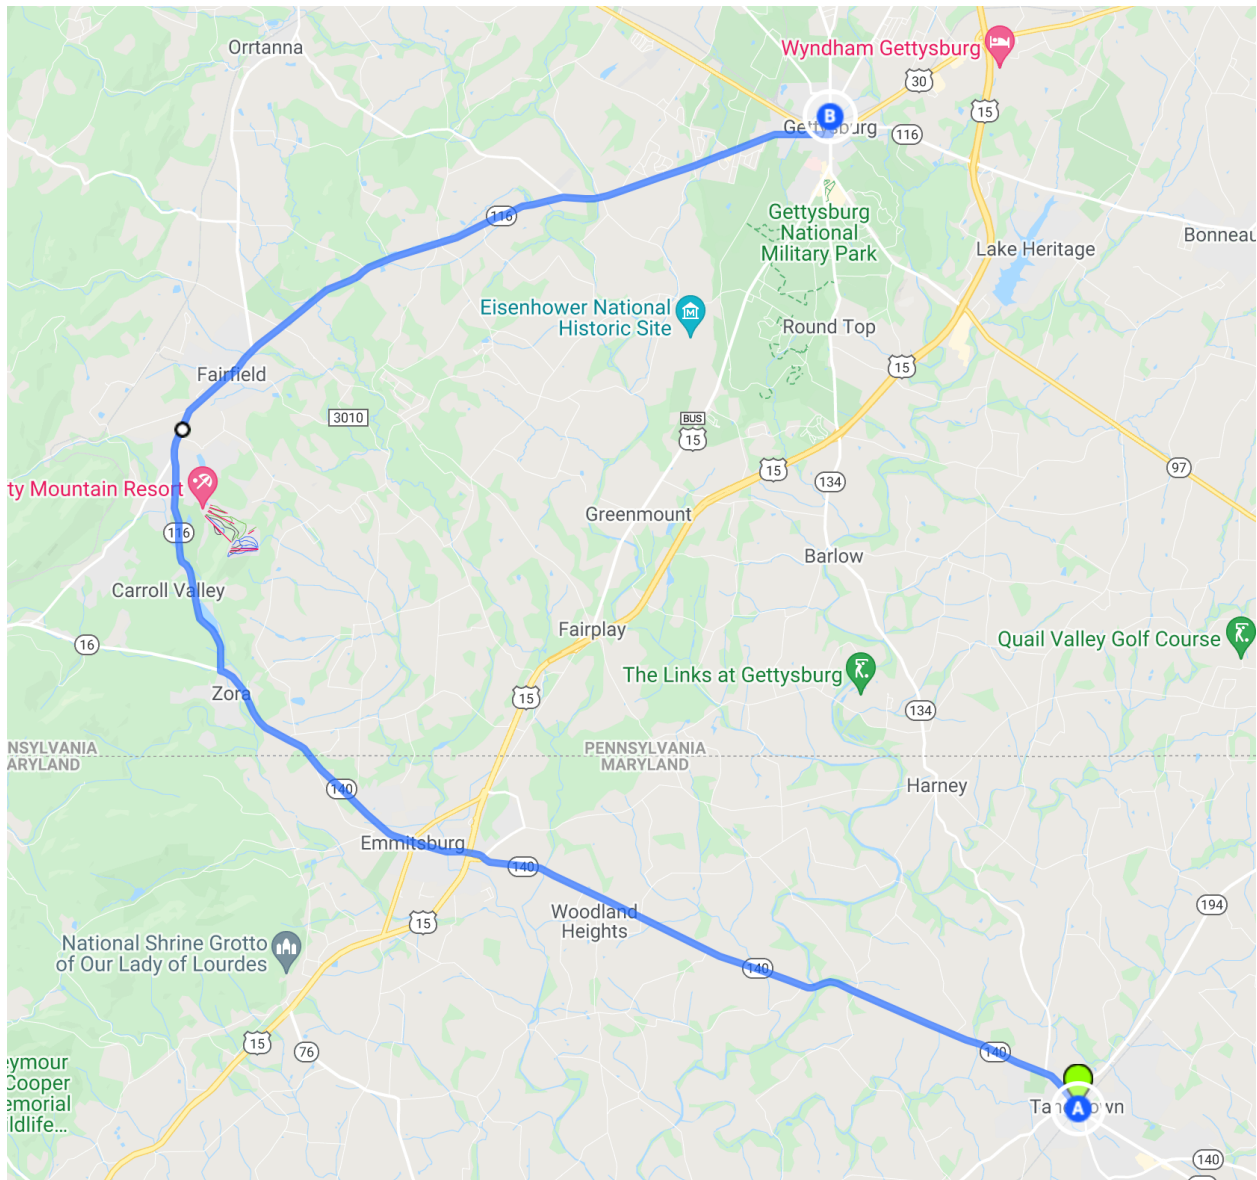

Taneytown to Fairview 25 minutes

136 East Baltimore Street, Taneytown - 125 Carlisle St, Gettysburg, PA 17325

Left West Baltimore Street – onto Route 140 Taneytown Pike – onto 16 – right onto 116
Fairfield Road – onto W Middle Street – Left on Baltimore Street – around Lincoln Square –
Carlisle Street – on right after Delap Ave.