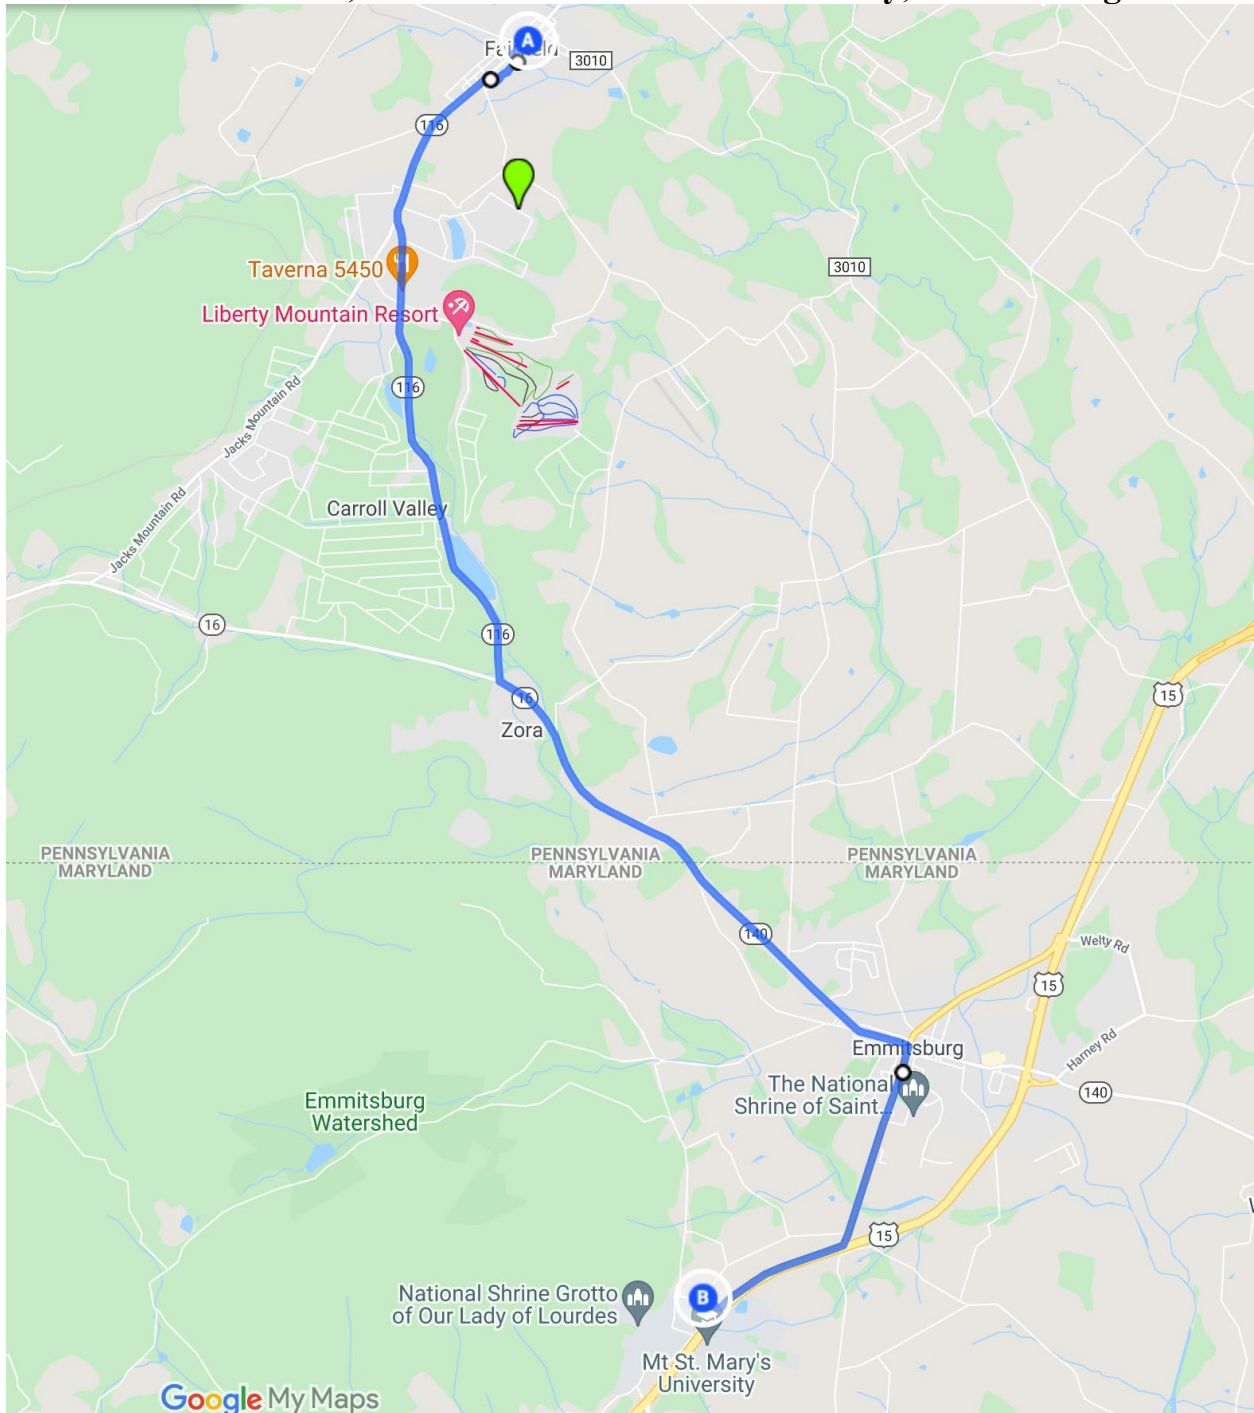

Phase IIIa.
Monahan Gettysburg – Monahan Fairview 35 minutes
125 Carlisle St, Gettysburg, PA 17325 - 27 E Main St, Fairfield, PA 17320

Carlisle St toward Delap Ave - At the traffic circle, continue straight onto Baltimore St/Lincoln Square
- Turn right onto W Middle St - Continue onto PA-116 W/Fairfield Rd

Phase IIIb.
Monahan Fairfield to Mount Saint Mary's Complex 16 minutes
27 E Main St, Fairfield - 16251 Jim Phelan Way, Emmitsburg

116 – Left Spring Street – Right Steelman Street PASS IN FRONT OF Fairfield Fire Station – Right South 8th Ave – left onto 116 to Emmitsburg to 16 into Rt. 140, Right on South Seaton Ave –Right. 15 S/B to the Mount on left