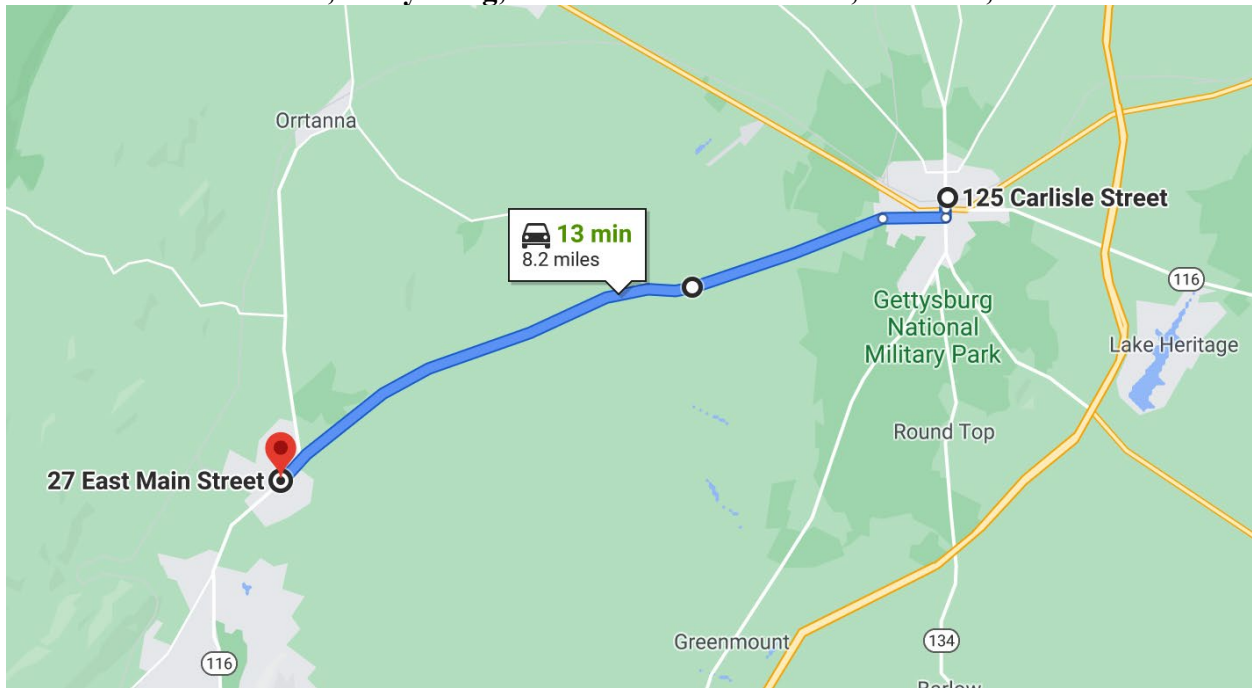

Phase IIIa.
Monahan Gettysburg – Monahan Fairview 35 minutes
125 Carlisle St, Gettysburg, PA 17325 - 27 E Main St, Fairfield, PA 17320

Carlisle St toward Delap Ave - At the traffic circle, continue straight onto Baltimore St/Lincoln Square
- Turn right onto W Middle St - Continue onto PA-116 W/Fairfield Rd

Phase IIIb.
Monahan Fairfield to Mount Saint Mary's Complex 16 minutes
27 E Main St, Fairfield - 16251 Jim Phelan Way, Emmitsburg

116 – Left Spring Street – Right Steelman Street PASS IN FRONT OF Fairfield Fire Station – Right South 8th Ave – left onto 116 to Emmitsburg to 16 into Rt. 140, Right on South Seaton Ave –Right. 15 S/B to the Mount on left