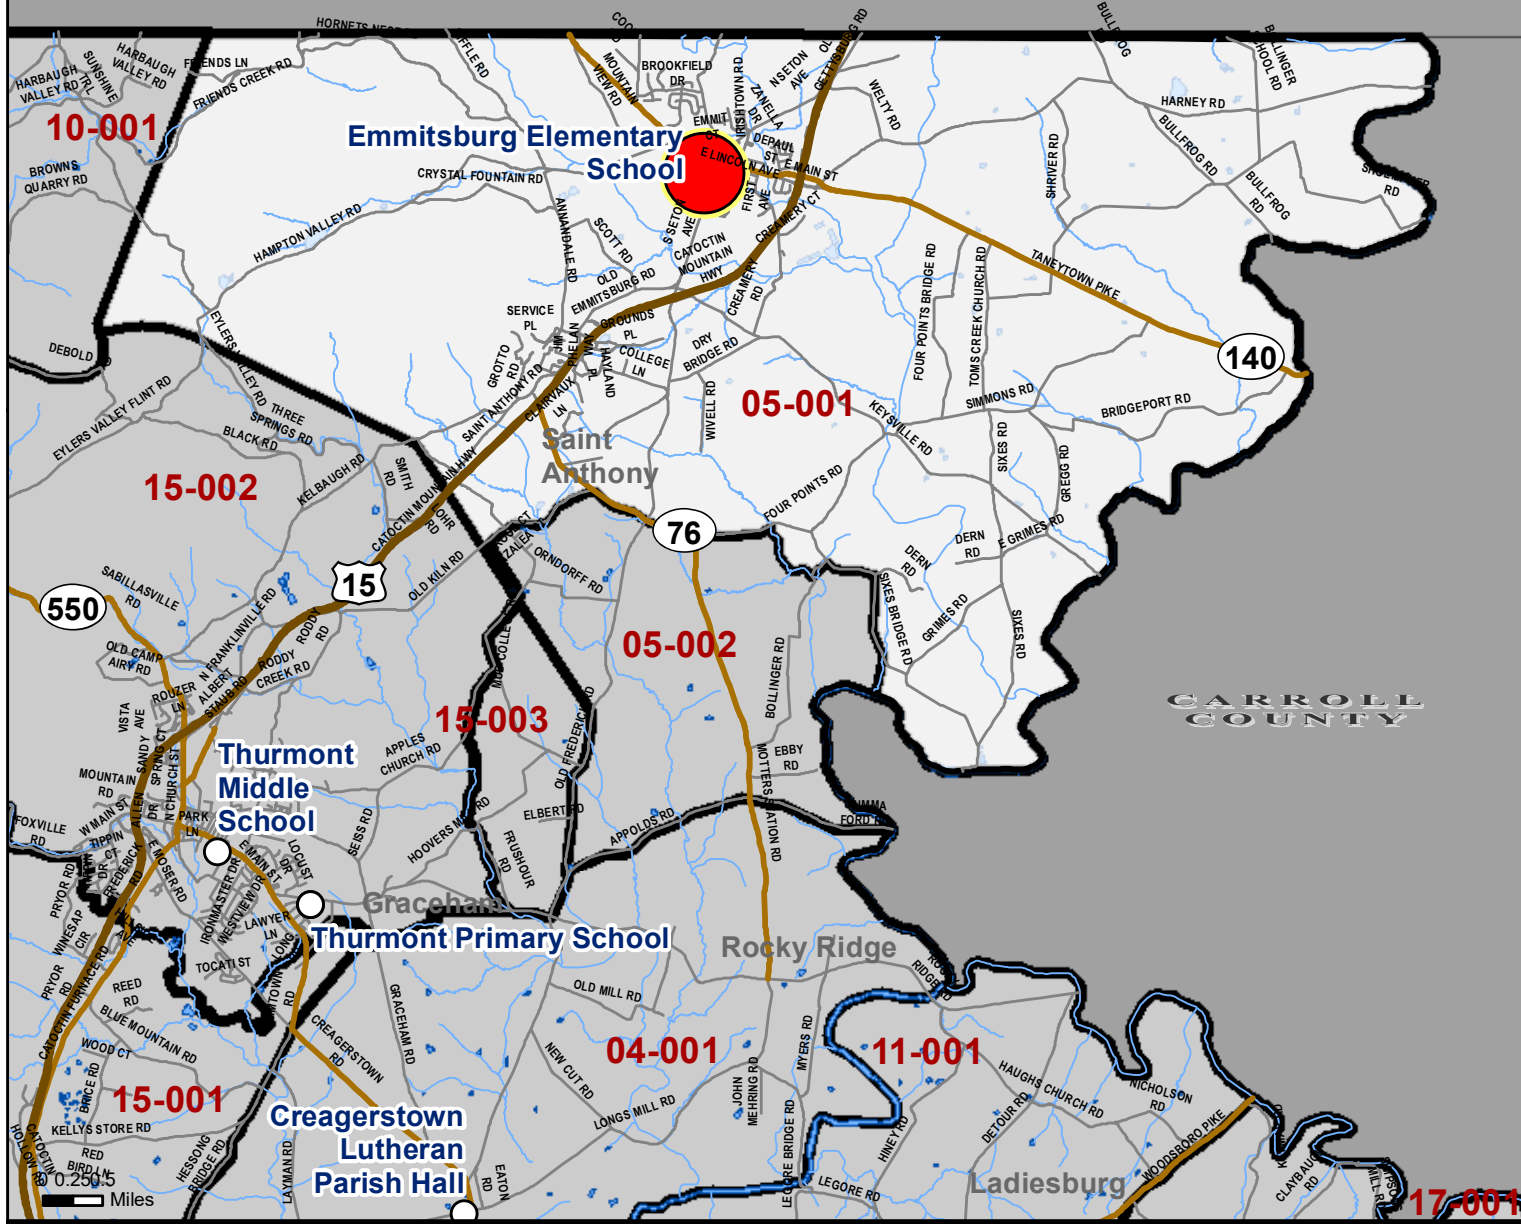

ADAMS COUNTY

2022 Election Precincts
Frederick County, Maryland

Election Precinct: 05-001

Polling Place: Emmitsburg Elementary School
 300 South Seton Avenue
 Emmitsburg 21727

For more information, contact the
Board of Elections - 301-600-VOTE (8683).

Congressional District: 6

Legislative District: 02A

County Council District: 5

Election District: 5

Map Created September 30, 2022 by Frederick County GIS

Projection: NAD 1983 State Plane Maryland FIPS 1900 Feet
 While efforts have been made to ensure the accuracy of this map, Frederick County accepts no liability or responsibility for errors, omissions, or positional inaccuracies in the content of this map. Reliance on this map is at the risk of the user. This map is for illustration purposes only and should not be used for surveying, engineering, or site-specific analysis.
 00027-2020PM